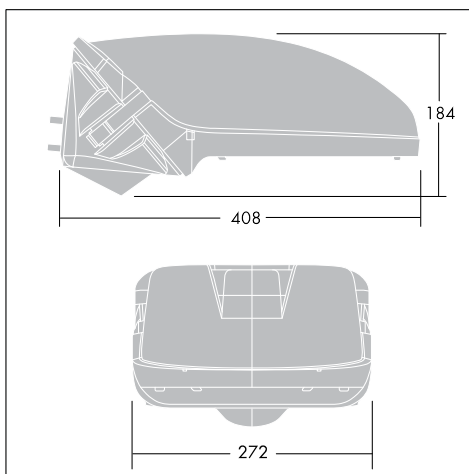

Material/Finish

Luminaire housing and spigot cover: unpainted recyclable die cast aluminium.
Enclosure: toughened flat glass or shallow polycarbonate bowl.
Latches: stainless steel.

Монтаж/Обслуживание

Reversible and adjustable spigot (Ø48-60mm) for post top or side entry, secured by 2 vandal resistant screws.
Recommended height 4-7m. Gear tray removeable using 2 screws. Piano key terminal connector capacity: 2x2.5mm². On 50/70W variants the power is selected at the terminal. Bowl/flat glass and silicone rubber can be replaced by loosening 4 screws. Variants with 8m pre-wired cable available.

Спецификация

To specify state:

An unpainted die-cast aluminium lantern suitable for 35/70W HIE-CE, 50/70W HST/HSE, 70W HIE-CE, 70W HIT discharge lamps. Post top or lateral mounting. Sealed to IP65.

As Thorn Atla.